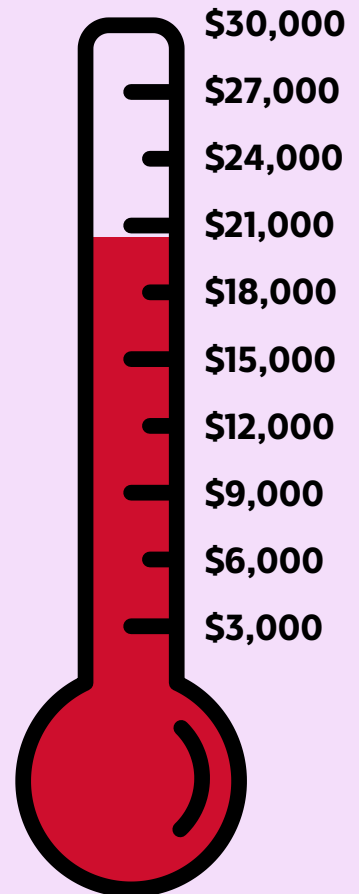

## Your giving can have a Double Impact!

Two generous benefactors...  
Two ways to double your giving

Up to \$20,000 in matching funds for all **new one-time donations** made to KCA from Oct 3, 2025 - Dec 18, 2025.

AND

Up to \$10,000 in matching funds for all **new monthly donations** with at least a six month commitment made to KCA by Dec 31, 2025.

Click or scan  
the QR Code  
to donate now.

*Cash or check donations can also be made at our office, or mailed to PO Box 6166, Fulton, MO 65251.*

For everything there is a season,  
and a time for every matter under heaven:  
a time to be born, and a time to die;  
a time to plant, and a time to pluck up what is planted;  
a time to kill, and a time to heal;  
a time to break down, and a time to build up;  
a time to weep, and a time to laugh;  
a time to mourn, and a time to dance;  
a time to cast away stones, and a time to gather stones together;  
a time to embrace, and a time to refrain from embracing;  
a time to seek, and a time to lose;  
a time to keep, and a time to cast away;  
a time to tear, and a time to sew;  
a time to keep silence, and a time to speak;  
a time to love, and a time to hate;  
a time for war, and a time for peace.